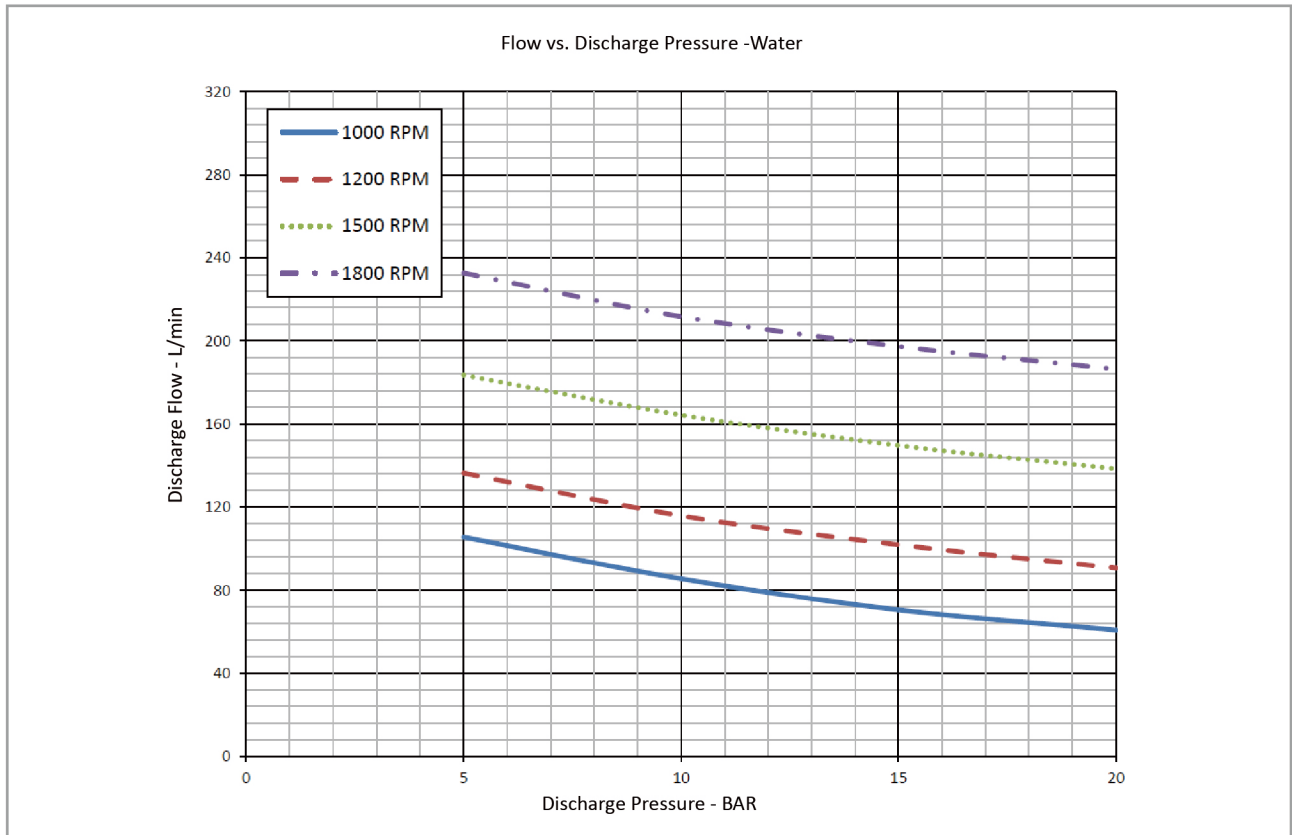

Rotary Gear Pump Performance Curve

• The pump performance for foam concentrate, please contact Surex, or down load from www.surexfoam.com.