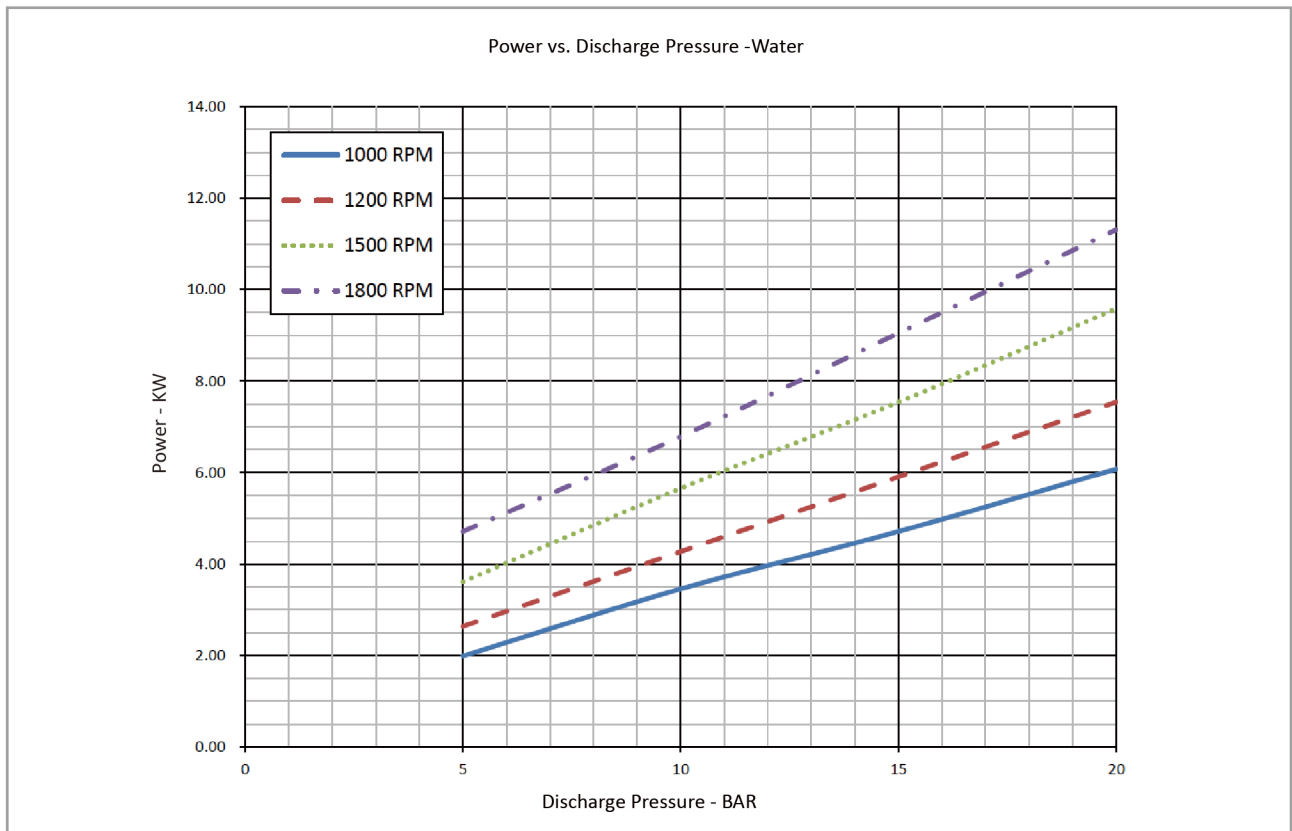

Rotary Gear Pump Performance Curve

• The pump performance for foam concentrate, please contact Surex, or down load from www.surexfoam.com.